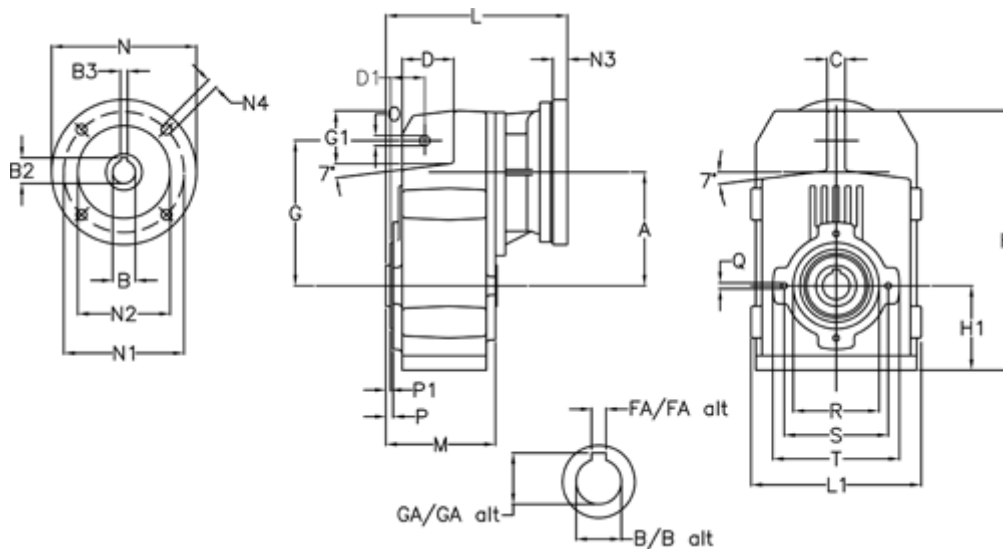

Article number: 29560300693235
 Description: Shaft mounted gear
 A312H35-6,9-P90B5

Measures

A = 150.50	FA = 10	M = 125.0	Q = M10x17
B = 35	G = 170	N = 200	R = 110
B1 = 24	G1 = 84.0	N1 = 165	S = 130
B2 = 27.3	GA = 38.3	N2 = 130	T = 150
B3 = 8	H = 326.0	N4 = M10x20	
C = 20	H1 = 102.0	O = 13	
D = 68.0	L = 245.0	P = 6.5	
D1 = 54.0	L1 = 210	P1 = 3.5	